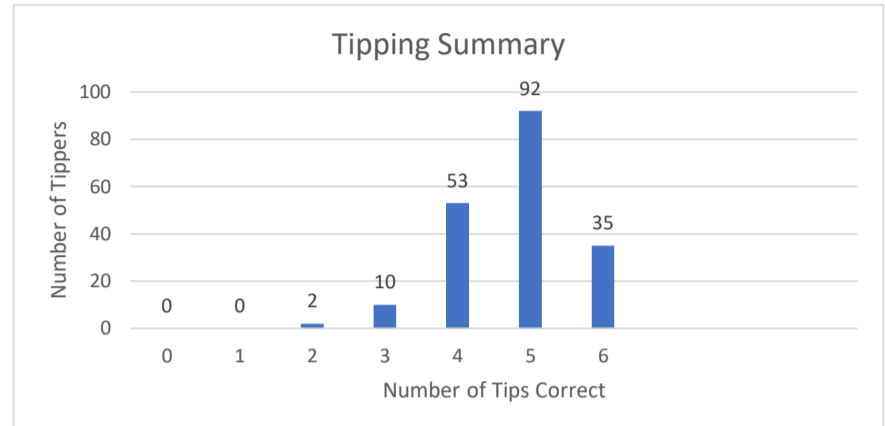

Round 15 tipping stats.		
Tips Entered	161	84%
Average score this week	4.8	
Wild Cards played	-	
Average Wild Card score	-	

AFL Ladder After Round 15		
Team	%	Pts
1 Sydney	149%	52
2 Carlton	115%	40
3 Essendon	103%	38
4 Collingwood	107%	36
5 Fremantle	112%	34
6 GWS Giants	111%	32
7 Geelong	103%	32
8 Port Adelaide	101%	32
9 Melbourne	100%	32
10 Brisbane Lions	122%	30
11 Western Bulldogs	120%	28
12 Gold Coast	106%	28
13 Hawthorn	93%	28
14 St Kilda	92%	20
15 Adelaide	103%	18
16 West Coast	73%	12
17 Richmond	64%	8
18 North Melbourne	63%	4

Match Results AFL Round 15	# of tippers correct
Carlton 138 d Geelong 75	133 82.6%
Brisbane Lions 152 d Port Adelaide 73	79 49.1%
Sydney 102 d GWS Giants 75	138 85.7%
Melbourne 70 d North Melbourne 67	130 80.7%
Essendon 122 d West Coast 92	159 98.8%
Fremantle 85 d Gold Coast 65	140 87.0%

Quarter Tipping Ranking - Quarter 3			
	Tips OK	Hit Rate	Game 1 Pts diff
1 Nick Whelan	17	85%	135
2 Kaye Martindill	17	85%	138
3 Nicole Hayes	17	85%	595
4 Zac Owens	16	80%	80
5 Tony Young	16	80%	92
6 Nicole Lansky	16	80%	103
7 Nick Murnane	16	80%	111
8 Squiggle Compute	16	80%	121
9 David Berry	16	80%	123
10 Glenn Eberle	16	80%	126
11 Loretta Lohberger	16	80%	131
12 Kathy Wright	16	80%	137
13 Lindsay Mctye	16	80%	144
14 Shaun Heather	16	80%	149
15 Brian Fleming	16	80%	172
16 Callum Rawson	16	80%	197
17 Barbara Stewart	16	80%	255
18 Felicity Walsh	16	80%	277
19 Anne Lawless	16	80%	295
20 Tyson Dahmes	16	80%	310

Supporters' Summary		
Team Followed	Backed	Ducked
Carlton	19	1
Geelong	10	4
Port Adelaide	-	1
Brisbane Lions	6	1
GWS Giants	-	-
Sydney	5	-
Melbourne	10	1
North Melbourne	3	6
Essendon	12	-
West Coast	-	3
Fremantle	-	-
Gold Coast	-	-

Regional Challenge		
Region	Num	Hit Rate
South	111	61.4%
North	76	60.7%

Gender Challenge		
Gender	Num	Hit Rate
Male	133	61.1%
Female	57	60.6%

Supporter's Challenge		
Team	Num	Hit Rate
Western Bulldogs	6	63.2%
Essendon	13	62.6%
Adelaide	2	62.3%
Collingwood	23	62.1%
Carlton	27	61.6%
Sydney	7	61.5%
Brisbane Lions	8	61.3%
North Melbourne	12	60.7%
Hawthorn	23	60.7%
Melbourne	11	60.3%
St Kilda	13	60.3%
Geelong	14	60.3%
West Coast	3	59.5%
(none)	12	59.5%
Richmond	15	59.4%
Port Adelaide	1	58.7%
Fremantle	1	54.8%

Hot Tip Summary		
	Survivors	129
	Dropouts	18
Team	Count	In Hand
Adelaide	-	103
Brisbane Lions	54 ✓	61
Carlton	-	103
Collingwood	-	15
Essendon	-	103
Fremantle	-	103
Geelong	5 ✗	103
Gold Coast	1 ✗	103
GWS Giants	-	103
Hawthorn	-	97
Melbourne	-	103
North Melbourne	2 ✗	103
Port Adelaide	-	103
Richmond	-	103
St Kilda	-	103
Sydney	75 ✓	33
West Coast	1 ✗	103
Western Bulldogs	-	103